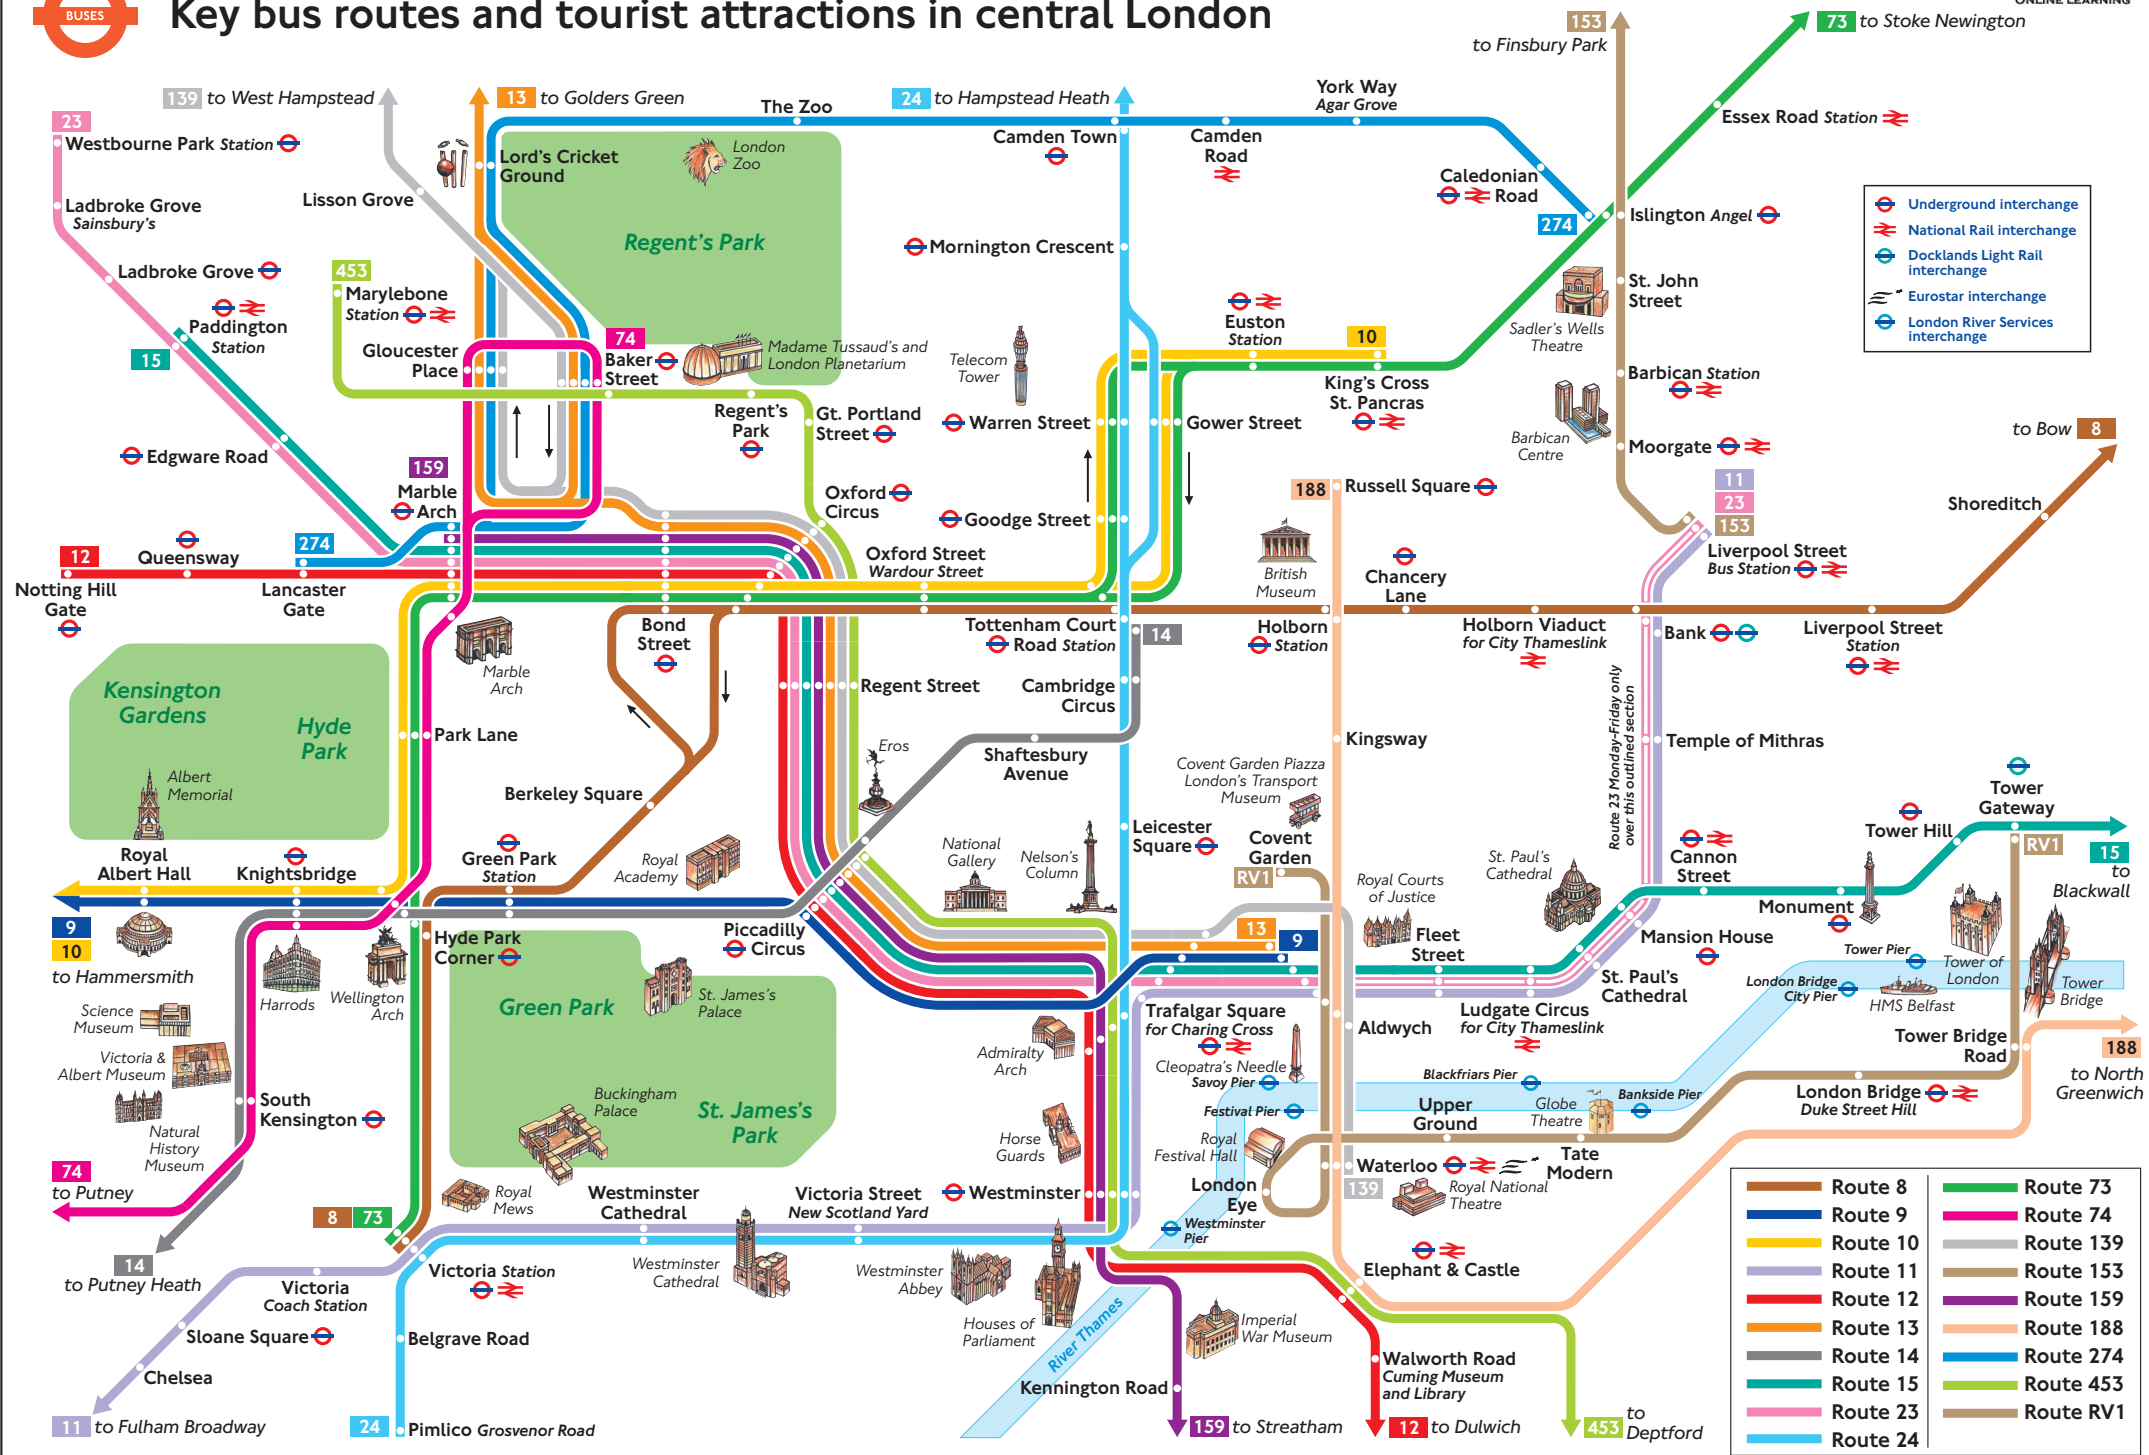

Key bus routes and tourist attractions in central London

- Underground interchange
- National Rail interchange
- Docklands Light Rail interchange
- Eurostar interchange
- London River Services interchange

- | | |
|----------|-----------|
| Route 8 | Route 73 |
| Route 9 | Route 74 |
| Route 10 | Route 139 |
| Route 11 | Route 153 |
| Route 12 | Route 159 |
| Route 13 | Route 188 |
| Route 14 | Route 274 |
| Route 15 | Route 453 |
| Route 23 | Route 153 |
| Route 24 | Route RV1 |